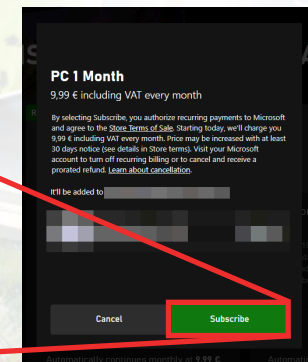

The Microsoft Store will now take you to the **Xbox app page**. Click on the "**Get**" button to **download and install the app** on your PC.

After downloading the app, click on the "**Open**" button.

XBOX GAMEPASS PC

Subscribe to Xbox Game Pass to Access Dordogne:

To access **Dordogne**, you will need an **Xbox Game Pass** subscription.

Navigate to the main page of the **Xbox app** and click on "GET GAME PASS".

You will then have the option to select between two subscriptions.

For **Xbox Game Pass on PC**, we recommend choosing the **PC Game Pass**.

After selecting your plan and completing the subscription process, you can access **Dordogne** through the library of **Xbox Game Pass**.