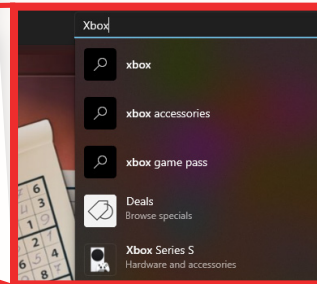

How to install

DORDOGNE

Xbox Gamepass PC

XBOX GAMEPASS PC

Download the Xbox App:

To access the **Xbox Game Pass** on your PC, you'll need to **download the Xbox app** from the **Microsoft Store**.

On the **Microsoft Store** page for **Xbox Game Pass**, you'll need to write "**Xbox**" in the **search bar** on the top of your screen. *Make sure you're connected to your Microsoft account.*

The Microsoft Store will now take you to the **Xbox app page**. Click on the "**Get**" button to **download and install the app** on your PC.

After downloading the app, click on the "**Open**" button.

XBOX GAMEPASS PC