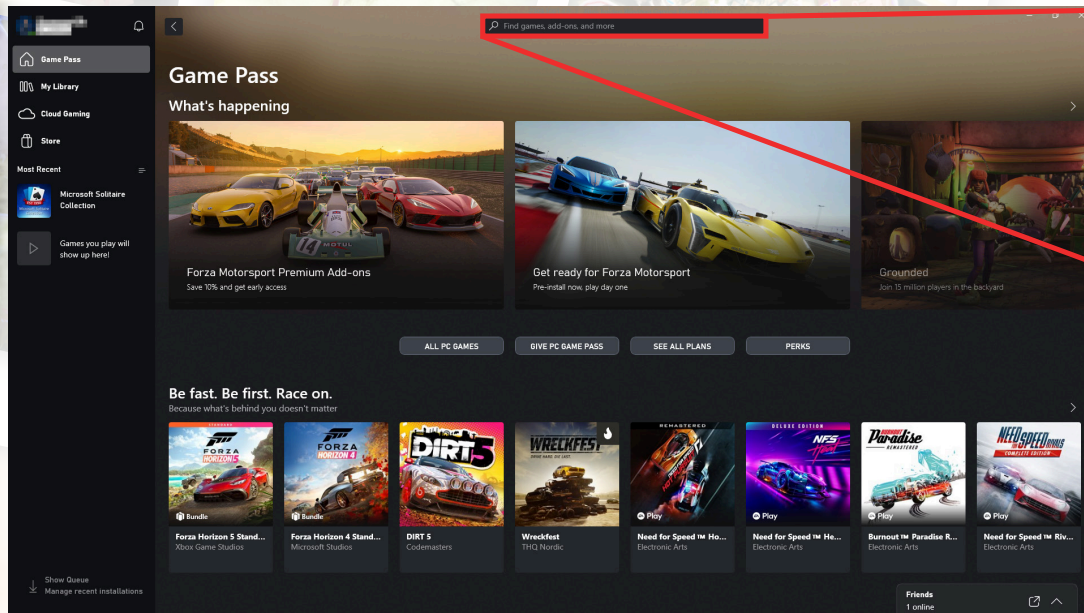

XBOX GAMEPASS PC

Explore the Game Library:

On the **Xbox Game Pass** page, you'll find a list of games available in the library. Browse through categories or **use the search bar** on top of your screen to **find Dordogne**.