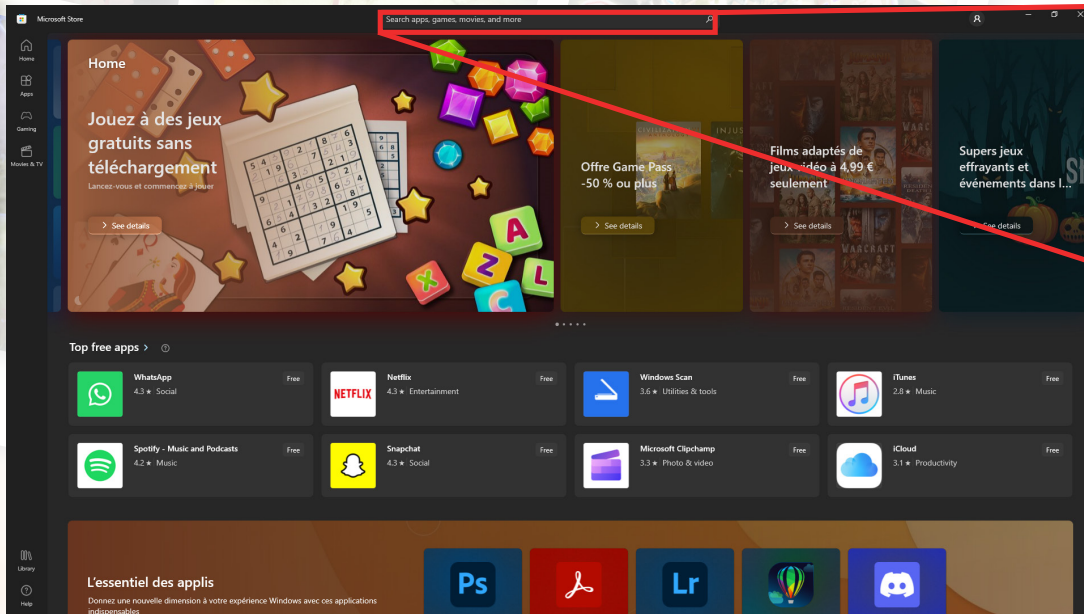

How to install

DORDOGNE

Xbox Gamepass PC

XBOX GAMEPASS PC

Download the Xbox App:

To access the **Xbox Game Pass** on your PC, you'll need to **download the Xbox app** from the **Microsoft Store**.

On the **Microsoft Store** page for **Xbox Game Pass**, you'll need to write "**Xbox**" in the **search bar** on the top of your screen. *Make sure you're connected to your Microsoft account.*

The Microsoft Store will now take you to the **Xbox app page**. Click on the "**Get**" button to **download and install the app** on your PC.

After downloading the app, click on the "**Open**" button.

XBOX GAMEPASS PC

Subscribe to Xbox Game Pass to Access Dordogne:

To access **Dordogne**, you will need an **Xbox Game Pass** subscription.

Navigate to the main page of the **Xbox app** and click on "GET GAME PASS".

You will then have the option to select between two subscriptions.