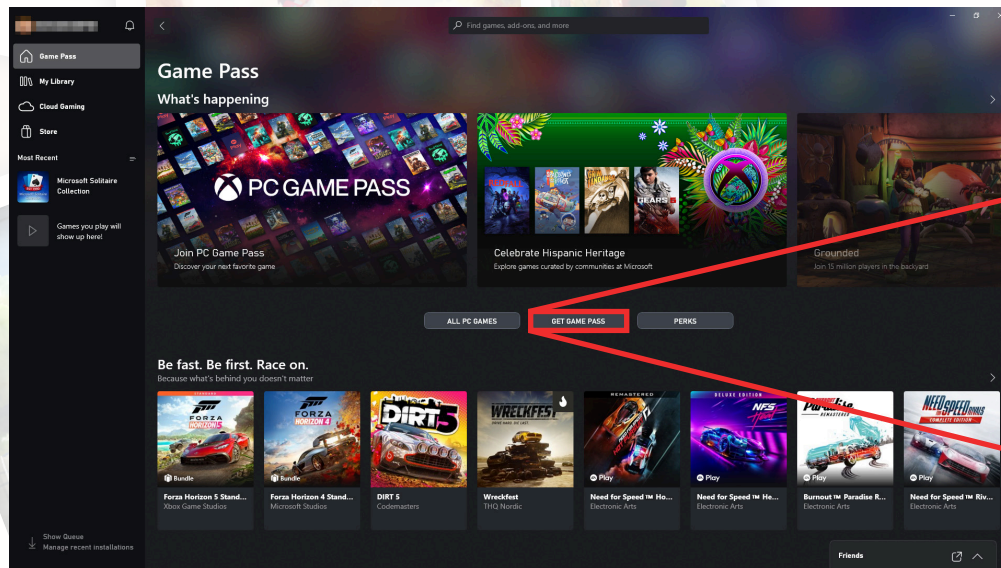

Subscribe to Xbox Game Pass to Access Dordogne:

To access **Dordogne**, you will need an **Xbox Game Pass** subscription.

Navigate to the main page of the **Xbox app** and click on "GET GAME PASS".

You will then have the option to select between two subscriptions.

For **Xbox Game Pass on PC**, we recommend choosing the **PC Game Pass**.

After selecting your plan and completing the subscription process, you can access **Dordogne** through the library of **Xbox Game Pass**.