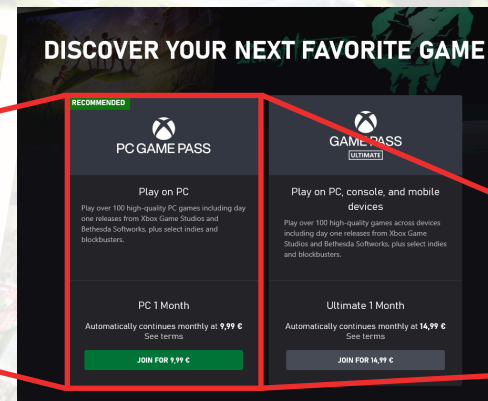

Subscribe to Xbox Game Pass to Access Dordogne:

To access **Dordogne**, you will need an **Xbox Game Pass** subscription.

Navigate to the main page of the **Xbox app** and click on "GET GAME PASS".

You will then have the option to select between two subscriptions.

For **Xbox Game Pass on PC**, we recommend choosing the **PC Game Pass**.

After selecting your plan and completing the subscription process, you can access **Dordogne** through the library of **Xbox Game Pass**.