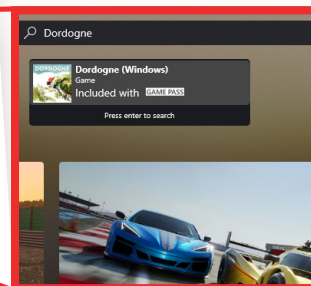

XBOX GAMEPASS PC

Explore the Game Library:

On the **Xbox Game Pass** page, you'll find a list of games available in the library. Browse through categories or **use the search bar** on top of your screen to **find Dordogne**.