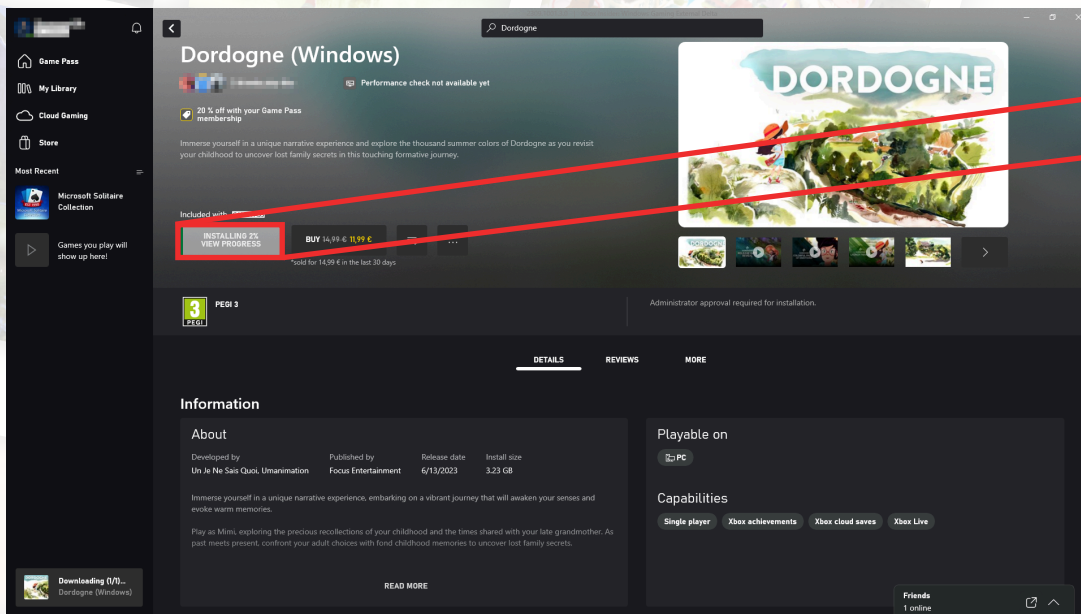

XBOX GAMEPASS PC

Play "Dordogne":
Once the game is installed, you can launch it by clicking on its icon in the Xbox app.
Enjoy playing "Dordogne" on your PC using your keyboard, mouse, or a compatible game controller.
If a problem persists, you can find assistance on this internet page:
<https://support.focus-entmt.com/hc/en-us/categories/16000265371665-Dordogne>