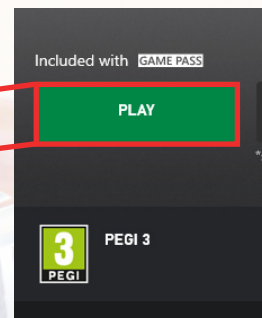

XBOX GAMEPASS PC

Play "Dordogne":
Once the game is installed, you can launch it by clicking on its icon in the Xbox app.
Enjoy playing "Dordogne" on your PC using your keyboard, mouse, or a compatible game controller.
If a problem persists, you can find assistance on this internet page:
<https://support.focus-entmt.com/hc/en-us/categories/16000265371665-Dordogne>