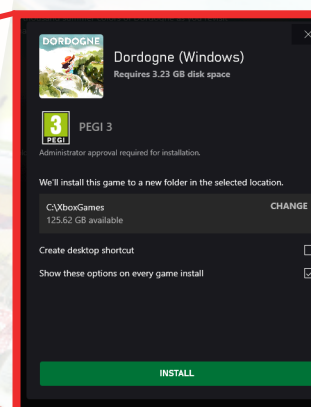

Install "Dordogne":

When you find "Dordogne" that you want to install, **click on its icon** to access the details page. On the details page, click the **"Install"** button to **download the game** to your PC.