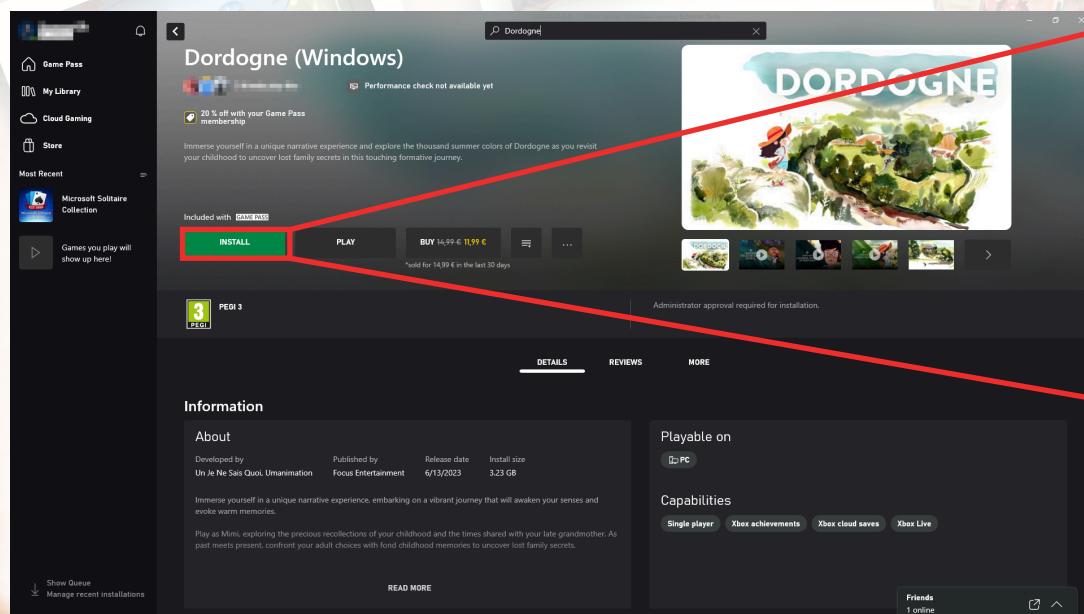

Subscribe to Xbox Game Pass to Access Dordogne:

To access **Dordogne**, you will need an **Xbox Game Pass** subscription.

Navigate to the main page of the **Xbox app** and click on "GET GAME PASS".

You will then have the option to select between two subscriptions.

For **Xbox Game Pass on PC**, we recommend choosing the **PC Game Pass**.

After selecting your plan and completing the subscription process, you can access **Dordogne** through the library of **Xbox Game Pass**.

XBOX GAMEPASS PC

Explore the Game Library:

On the **Xbox Game Pass** page, you'll find a list of games available in the library. Browse through categories or **use the search bar** on top of your screen to **find Dordogne**.