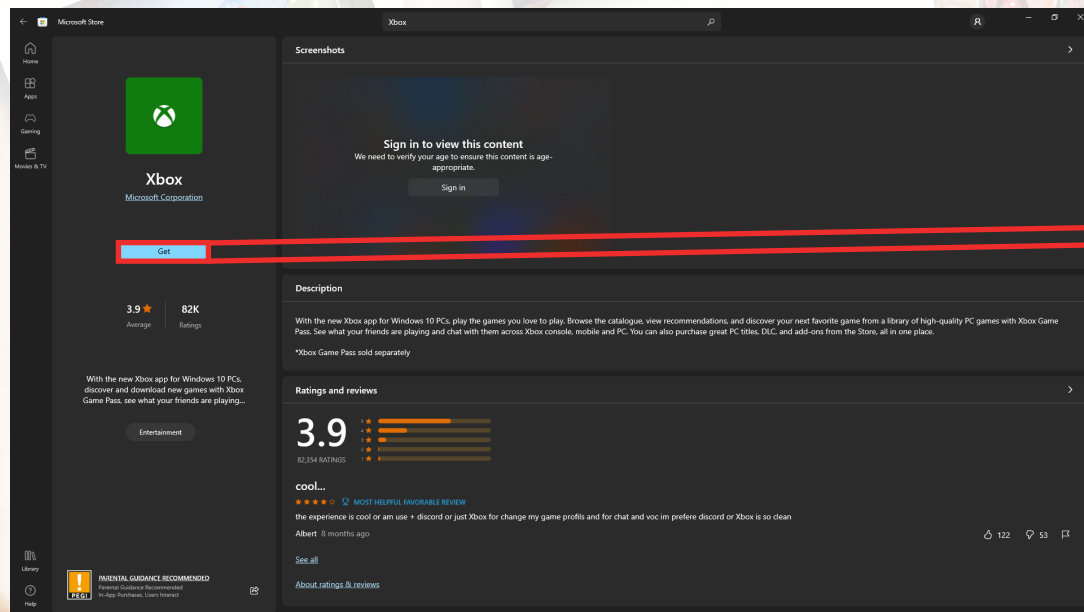

How to install

DORDOGNE

Xbox Gamepass PC

XBOX GAMEPASS PC

Download the Xbox App:

To access the **Xbox Game Pass** on your PC, you'll need to **download the Xbox app** from the **Microsoft Store**.

On the **Microsoft Store** page for **Xbox Game Pass**, you'll need to write "**Xbox**" in the **search bar** on the top of your screen. *Make sure you're connected to your Microsoft account.*

The Microsoft Store will now take you to the **Xbox app page**. Click on the "**Get**" button to **download and install the app** on your PC.

After downloading the app, click on the "**Open**" button.

XBOX GAMEPASS PC