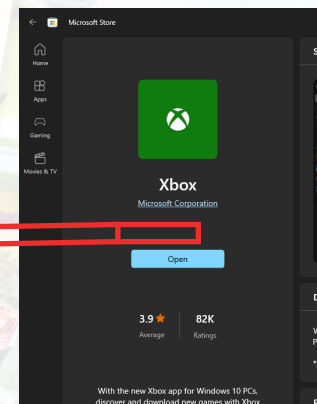

How to install

DORDOGNE

Xbox Gamepass PC

XBOX GAMEPASS PC

Download the Xbox App:

To access the **Xbox Game Pass** on your PC, you'll need to **download the Xbox app** from the **Microsoft Store**.

On the **Microsoft Store** page for **Xbox Game Pass**, you'll need to write "**Xbox**" in the **search bar** on the top of your screen. *Make sure you're connected to your Microsoft account.*

The Microsoft Store will now take you to the **Xbox app page**. Click on the "**Get**" button to **download and install the app** on your PC.

After downloading the app, click on the "**Open**" button.

XBOX GAMEPASS PC